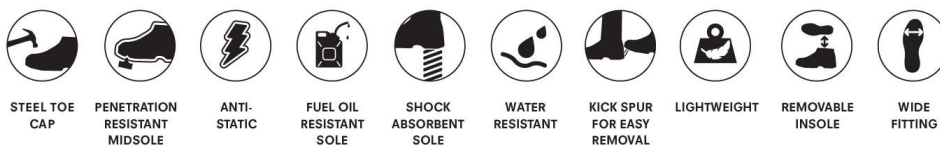

ICON GUIDE

Washing instructions : Warm soapy water with a soft brush or cloth. Dry naturally away from a heat source. Can stuff paper inside to help keep shape.